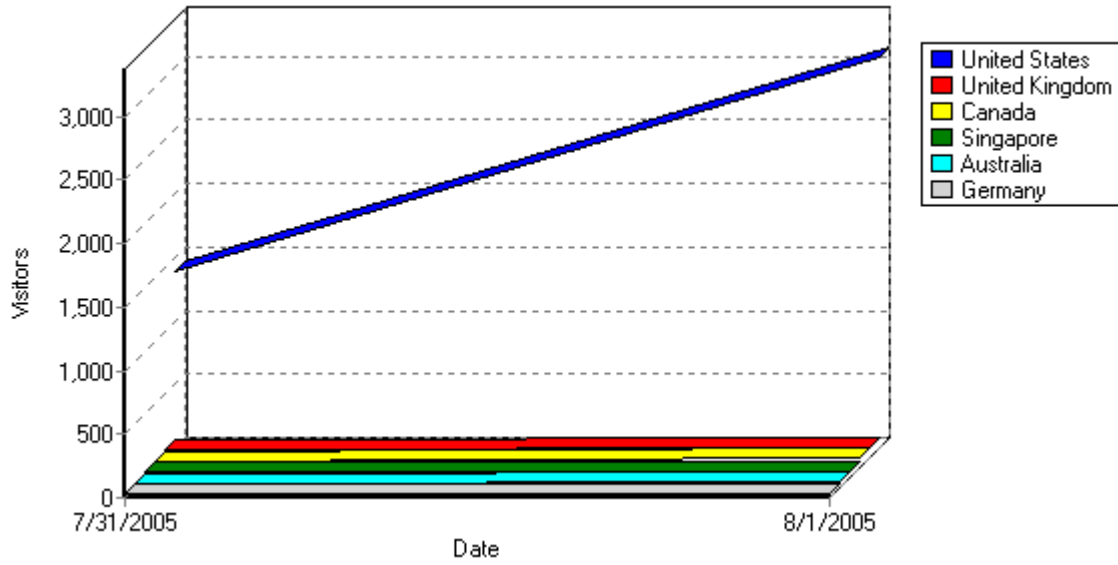

By Countries

By Search Engines