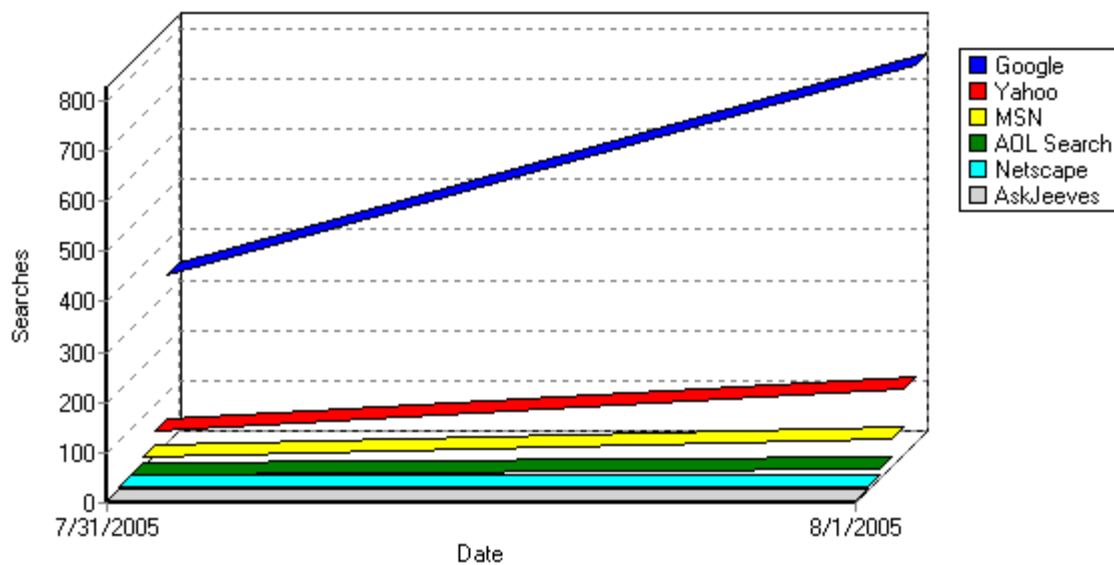

By Search Engines

Result: According to Dr Jill, "We are grateful to have found a company of honesty, integrity, expertise and results. We are very pleased to say that eBrandz has not only met our expectations, but has far exceeded them. eBrandz has helped us get a 250 % return on investment on search engine optimization".

Search	Google
baqua map	# 1
baqua mirrors	# 1
buffalo frame drums	# 1
chakra bear	# 1
chakra mala	# 1
feng shui fountains	# 1
feng shui statues	# 1
fog fountains	# 1
labyrinth gifts	# 1
mist fountains	# 1
mist water fountains	# 1
feng shui bells	# 2
Feng shui hangers	# 3
feng shui necklaces	# 3
fluorite massage wands	# 3
fogger fountains	# 3
labyrinth charts	# 3
remo ocean drums	# 3
feng shui jewelry	# 4
Mist Fogger Fountains	# 4
singing bowls	# 4
biosonic tuning forks	# 5
prosperity coin bells	# 5
feng shui healing	# 6
feng shui products	# 7
feng shui turtles	# 7