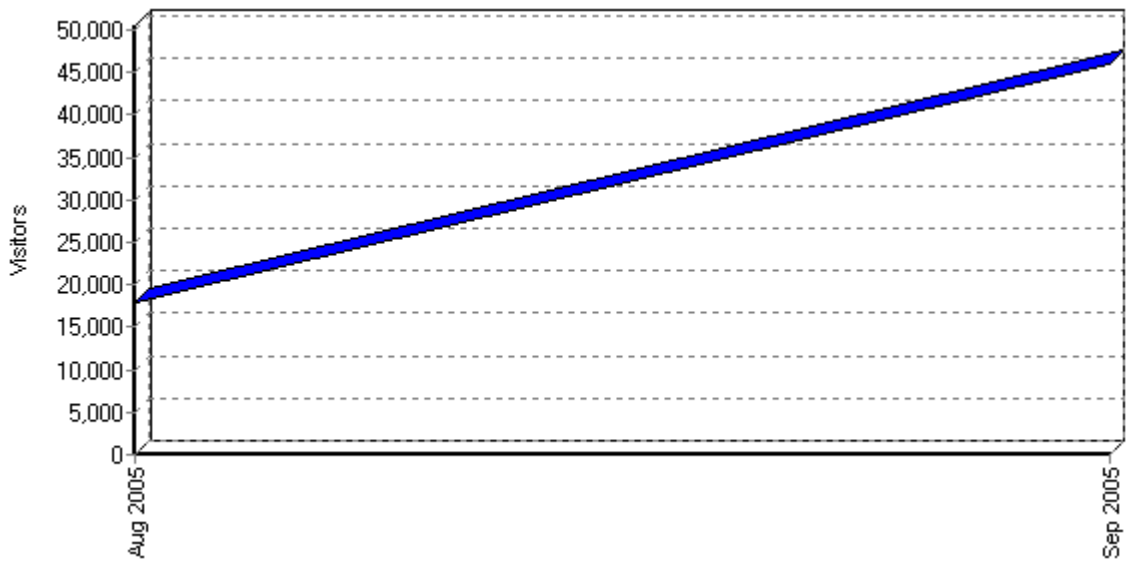

By Countries